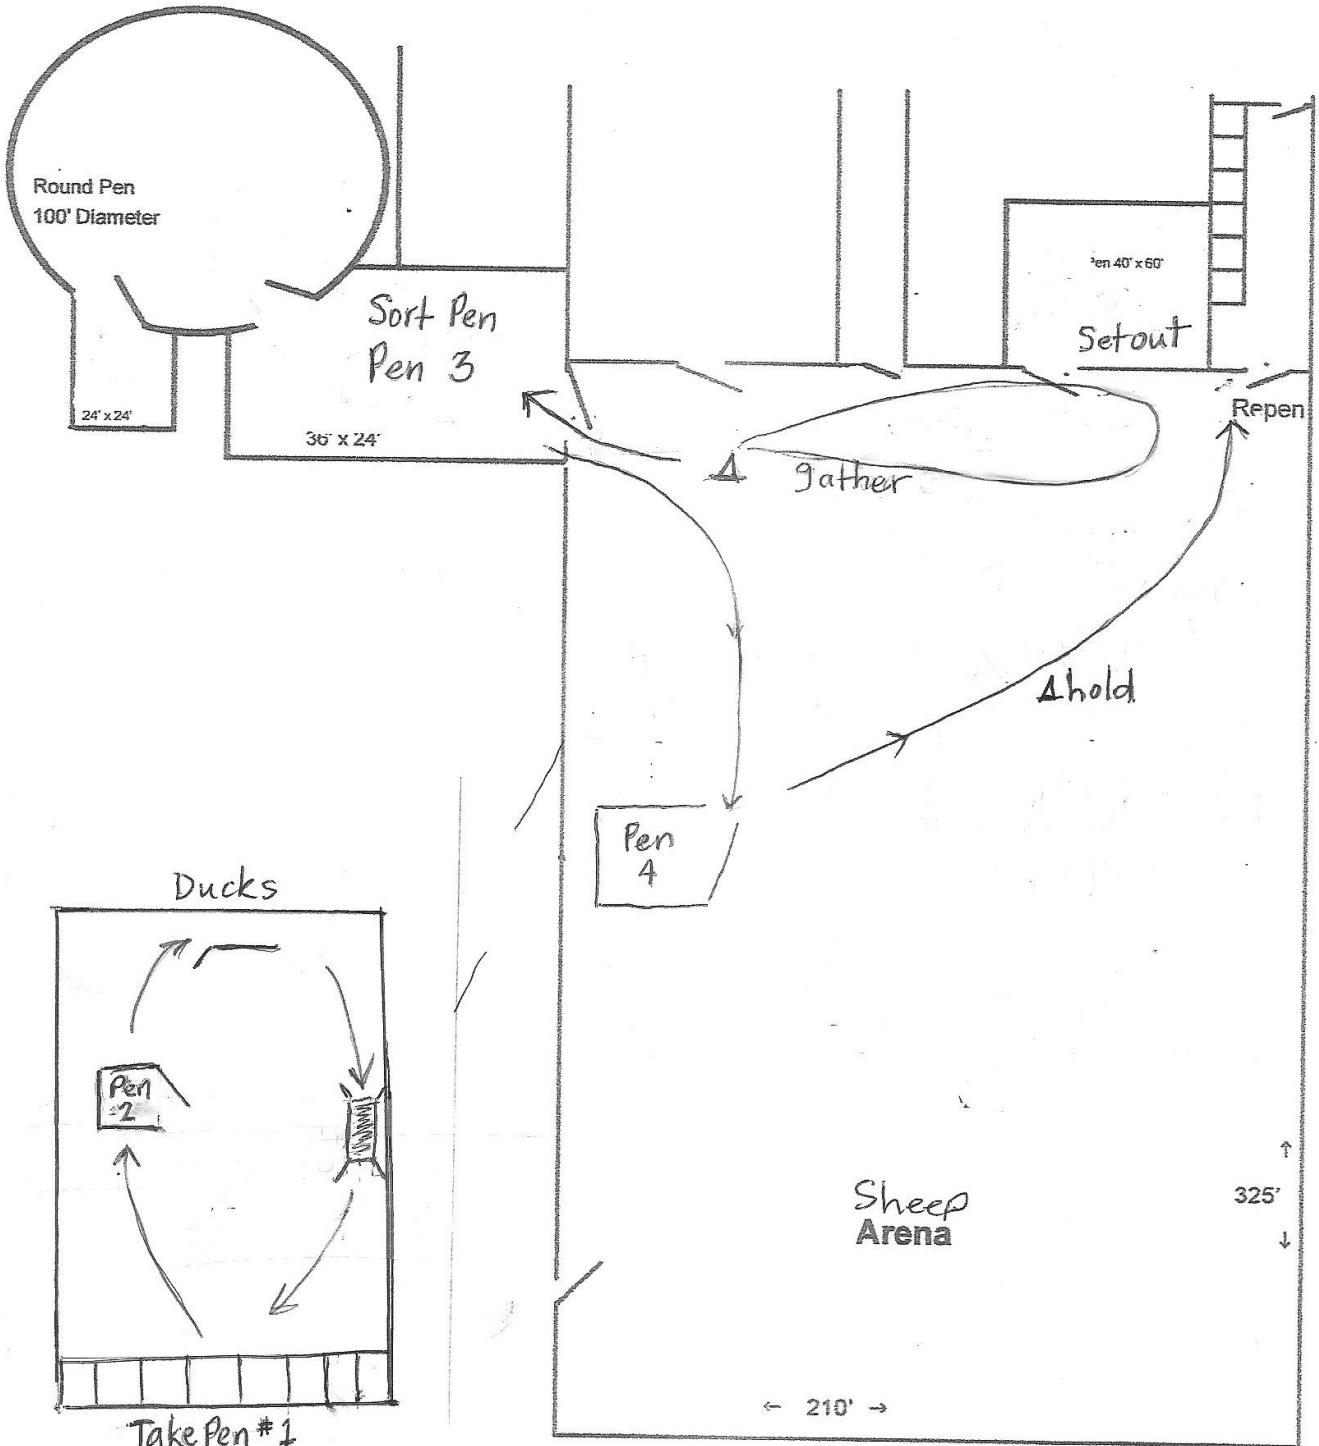

Tux Memorial - Mixed
Bitterbrush 10/5/24

Round Pen
100' Diameter

24' x 24'

Sort Pen
Pen 3

36' x 24'

pen 40' x 60'

Setout

Repen

gather

hold

Pen
4

Ducks

Pen
#2

Take Pen #1
Re-pen

Sheep
Arena

↑
325'
↓

← 210' →